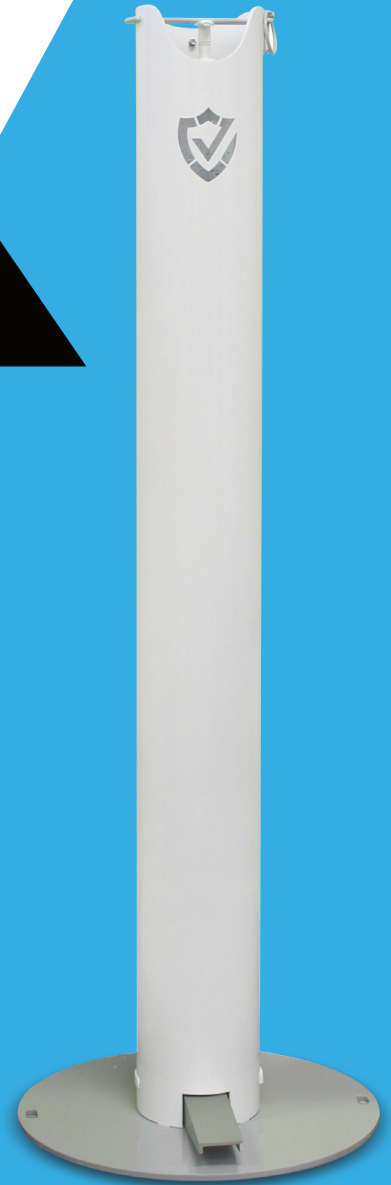

PEDAL ACTIVATED HAND SANITIZER STAND

Zero Touch Zero Contamination

Made in North America, the patented Shield dispenser is designed to prevent contamination and remove the worry.

This no-touch dispensing station is constructed from durable powder coated aluminum with a steel base.

It is built to last and will dispense properly, every time guaranteed.